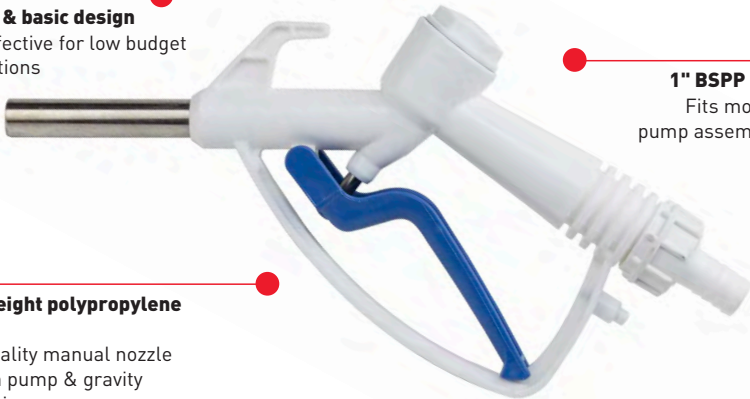

ADBLUE/DEF POLY MANUAL NOZZLE

L-PMN

The ultra light duty AdBlue/DEF nozzle from Lubemate has been designed for simplicity and cost-effectiveness. Lightweight and ergonomic, the ultra light duty nozzle fits well in any hand and is suited for low budget applications.

Simple & basic design

Cost effective for low budget applications

Lightweight polypropylene body

High quality manual nozzle for both pump & gravity applications

1" BSPP poly swivel

Fits most hose and pump assembly for easy swap out

TECHNICAL SPECIFICATIONS

- Manual trigger nozzle
- Flow rate: 60LPM
- 19mm Barb inlet
- 19mm o.d. spout
- Suitable for pump & gravity applications

RECOMMENDED USE WITH

- Suitable for UREA/AdBlue/DEF fluids

INCLUDED IN THIS PACK

- Poly manual nozzle